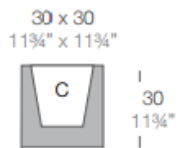

CUBE(BASIC)

Cube 11 $\frac{3}{4}$ "
Cubo 30 cm