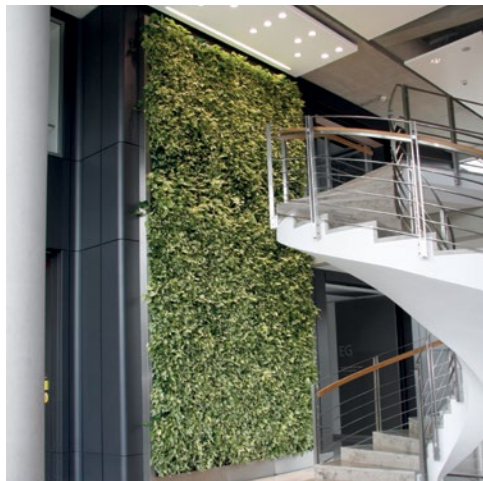

Advice

- A drainage point is compulsory for indoor installations.
- For larger walls, it is advisable to install an automatic irrigation unit. An average water consumption of 5 litres/m² of landscaped surface per week must be taken into account. This depends on local conditions such as the type of plants, surrounding temperature, air-conditioning and light levels.
- Water-resistant foil on the rear wall is recommended for indoor use.