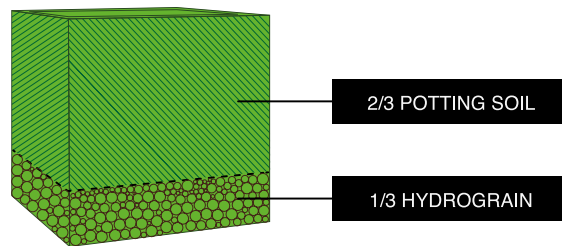

Indoor instructions

- Cover the inside with a water-resistant inner tray or pond liner.
- Put the planter in the right place.
- Fill the planter with 1/3 of hydro grain. The hydro grains contribute to the water management and make sure that your plants grow better.
- Then fill the planter with 2/3 of potting soil and place the plant in the planter.
- Last you can choose to cover the soil with a decorative layer of hydro grain, bark chips or groundcover plants.
- After filling the planter, we recommend not to replace the planter. The weight of the hydro grain and the potting soil could cause damage to the planter.