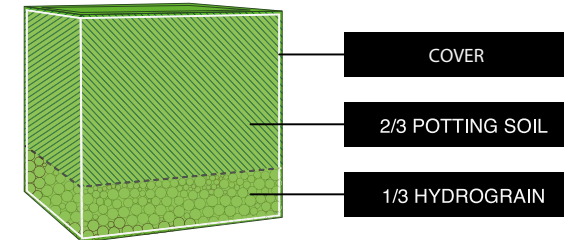

Outdoor instructions

- Drill holes in the bottom of the planter. Use a 8-10 mm metal/wood drill.
- Drill several holes, the number of holes depends on the size of the planter. Document available upon request.
- Cover the holes with mesh, to make sure the soil cannot clog the holes.
- Make sure that planters without feet not directly make contact with the subsurface. Loose feet prevent this or a plant saucer can be used.
- If you directly place a planter without feet on the subsurface, we recommend to drill the holes at the side of the planter instead of in the bottom. This best can be done 5 to 10 cm above the ground.
- A piece of duct tape placed where you want to drill the hole, will help keep the drill bit from slipping
- Fill the planter with 1/3 of hydro grain. The hydro grains contribute to the water management and make sure that your plants grow better.
- Then fill the planter with 2/3 of potting soil and place the plant in the planter.
- Last you can choose to cover the soil with a decorative layer of hydro grain, bark chips or groundcover plants.
- After filling the planter, we recommend not to replace the planter. The weight of the hydro grain and the potting soil could cause damage to the planter.