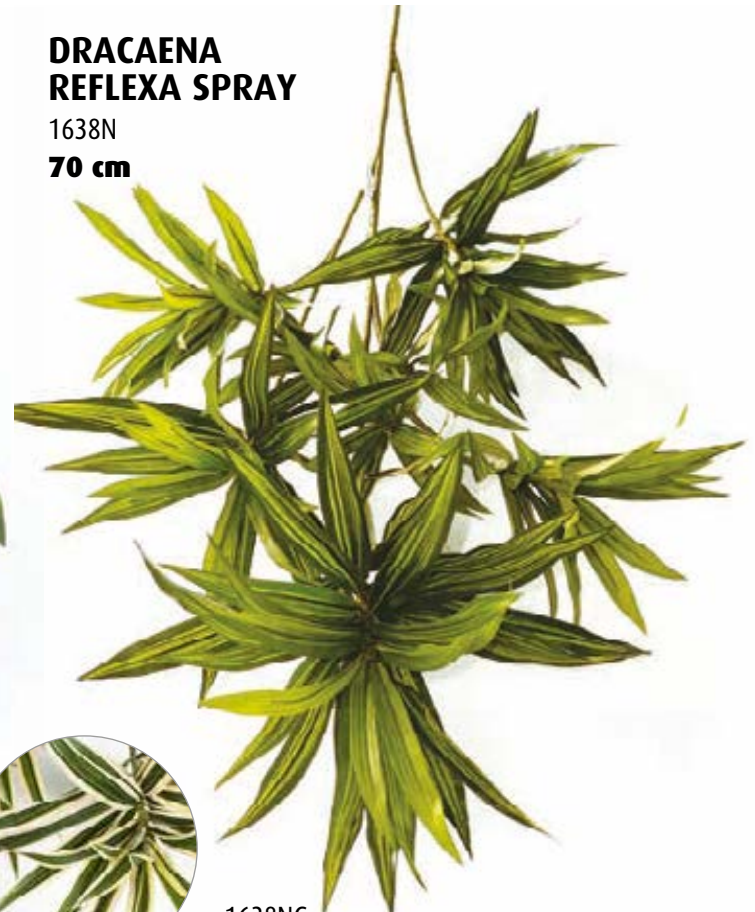

DRACAENA REFLEXA SPRAY

1638N

70 cm

1638NG
VARIEGATED